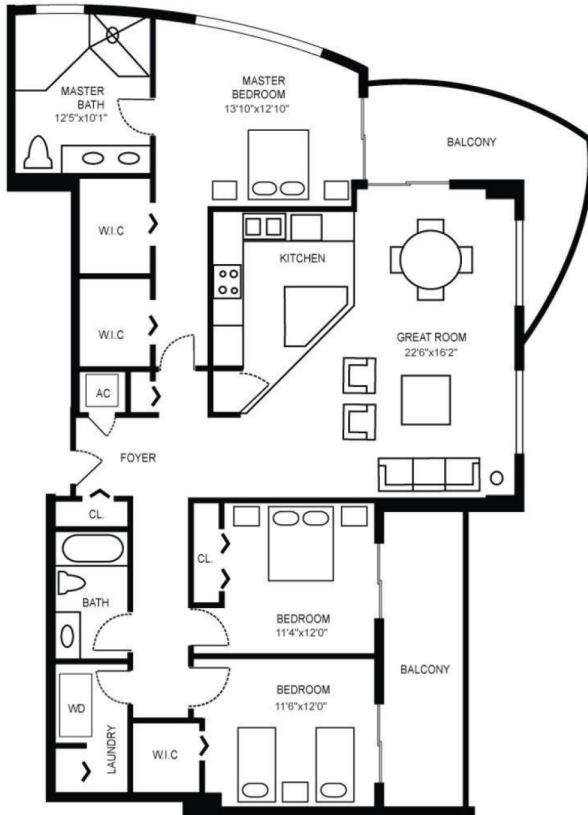

Duo East
1755 E Hallandale Beach Blvd

HALLANDALE BEACH

BROWARD

FLORIDA

Residence D2

Line 03 Floors 2-24

3 bedrooms - 2 bathrooms

Living area 1 597 SqFt - 148 SqM

Terrace 266 SqFt - 25 SqM

LAGOON

DIPLOMAT COUNTRY CLUB

TENNIS COURTS
ON ROOF OF
PARKING GARAGE

E Hallandale Beach Blvd